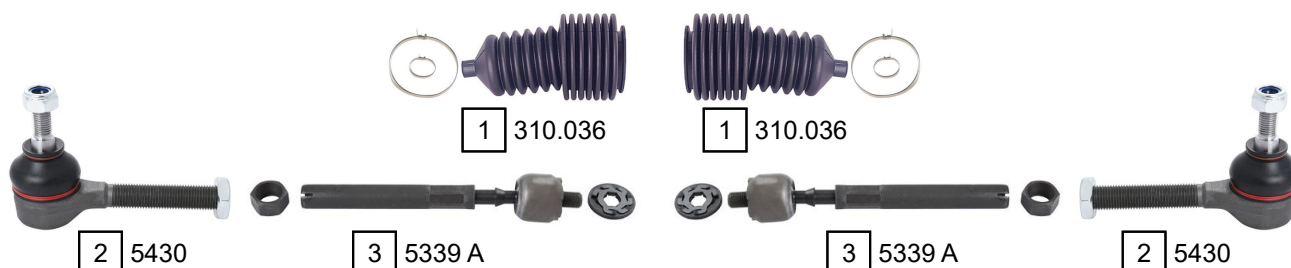

ESPACE II (J/S63_)

01/1991 - 12/1996

Ref.	Sidem Ref.	Description	OE-number	Measures	Ref.	Sidem Ref.	Description	OE-number	Measures
1	310.036	steering rack gaiter	77 01 469 617	D:40 d:10 L:160	4	5485	ball joint upper	77 01 469 228	c:14.6
2	5430	tie rod end	77 01 461 141	c:11.9 th:MM14x1.5R	5	5484	ball joint lower	77 01 465 689	c:14.5
3	5339 A	axial joint	Part of	th:MM12X1R L:191	6	805634	silentblock for TCA	77 00 781 441	di:22.5 do:55