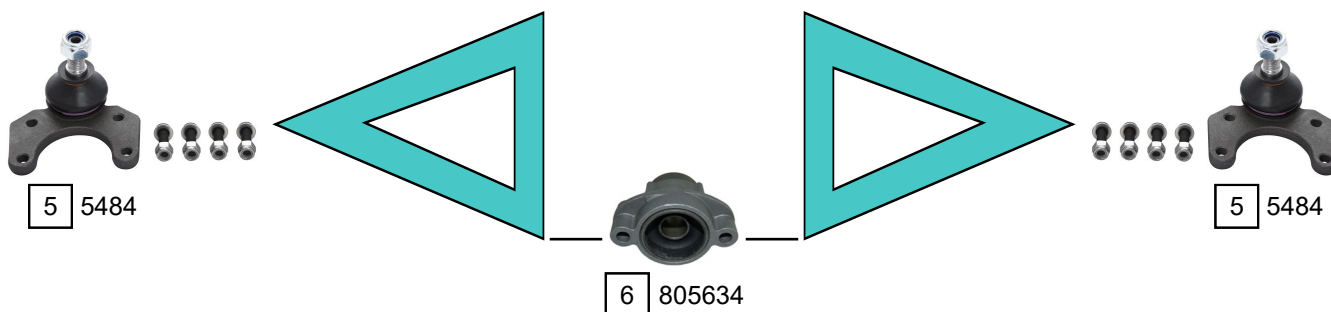

ESPACE II (J/S63_)

01/1991 - 12/1996

Ref.	Sidem Ref.	Description	OE-number	Measures	Ref.	Sidem Ref.	Description	OE-number	Measures
1	310.036	steering rack gaiter	77 01 469 617	D:40 d:10 L:160	4	5485	ball joint upper	77 01 469 228	c:14.6
2	5430	tie rod end	77 01 461 141	c:11.9 th:MM14x1.5R	5	5484	ball joint lower	77 01 465 689	c:14.5
3	5339 A	axial joint	Part of	th:MM12X1R L:191	6	805634	silentblock for TCA	77 00 781 441	di:22.5 do:55