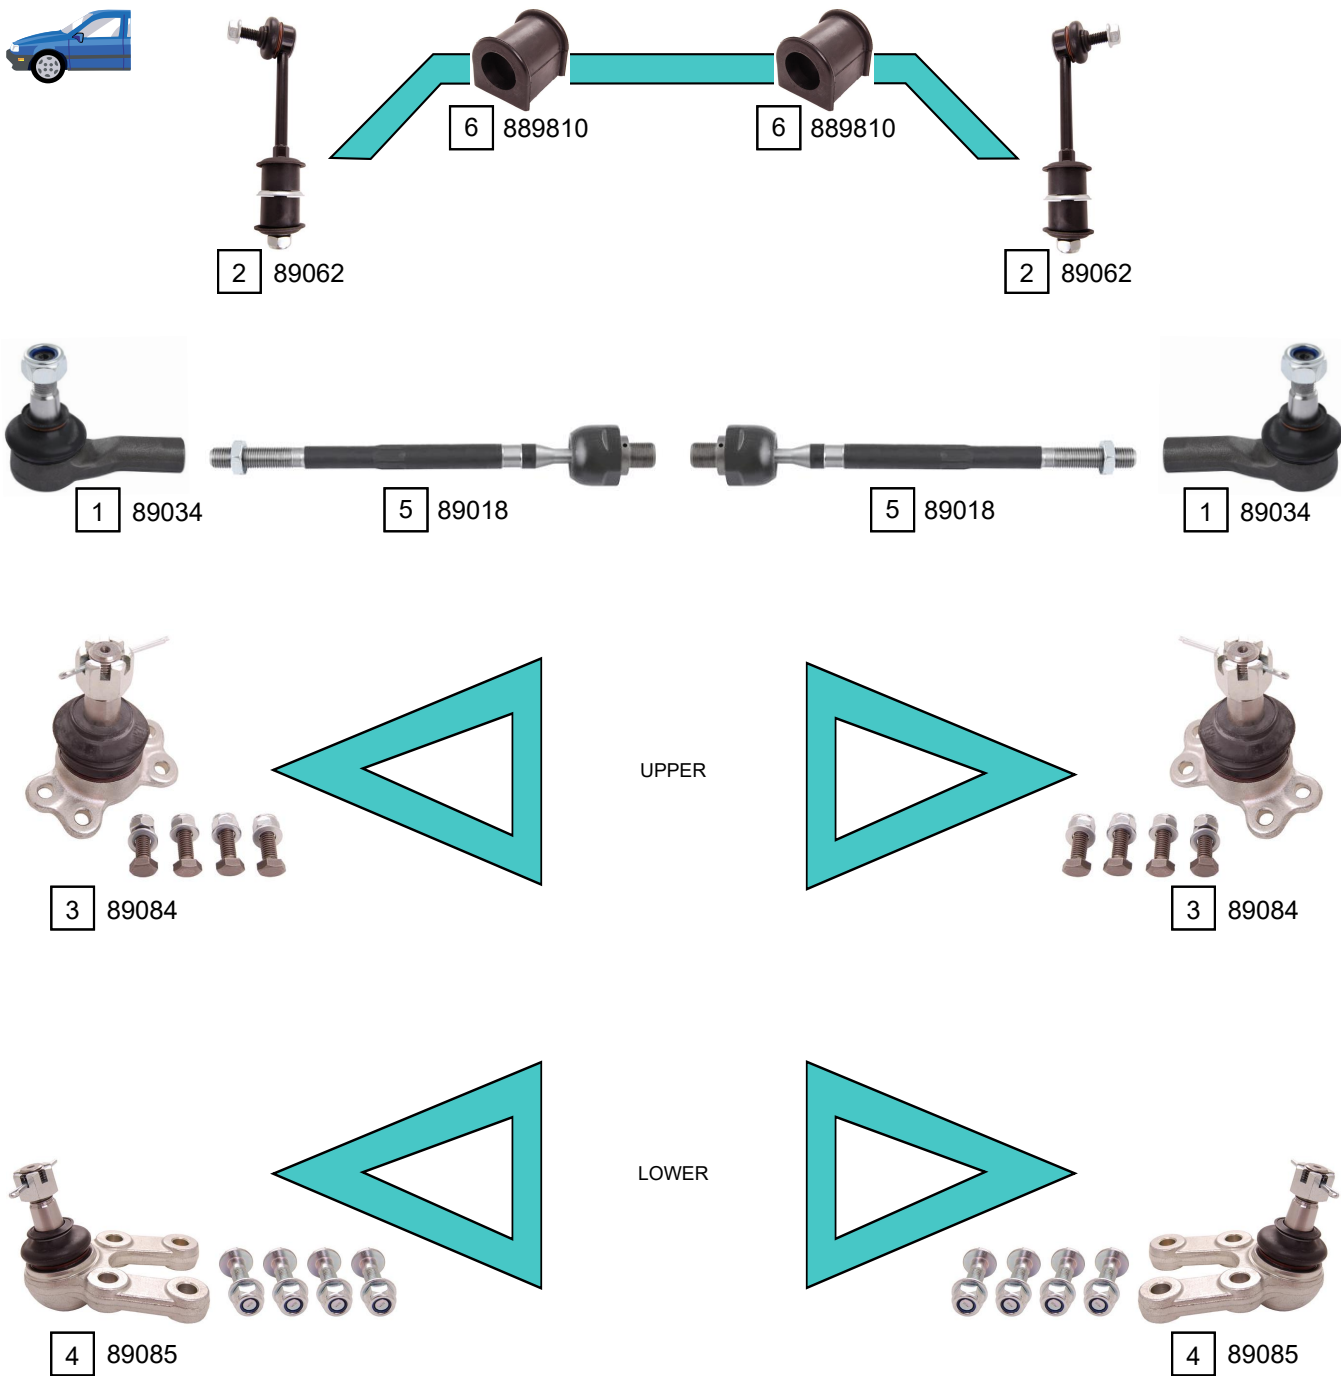

KORANDO (KJ)

01/1999 - 11/2006

Ref.	Sidem Ref.	Description	OE-number	Measures	Ref.	Sidem Ref.	Description	OE-number	Measures
1	89034	tie rod end	4666005502	c:16 th:FM14x1.5R	4	89085	ball joint	4450505001	c:17.6
2	89062	stabiliser link	4475005001	L:173	5	89018	axial joint	Part of	th:MM17X1R L:274
3	89084	ball joint	4443003011	c:17.6	6	889810	stabiliser mounting	6313230385	di:30