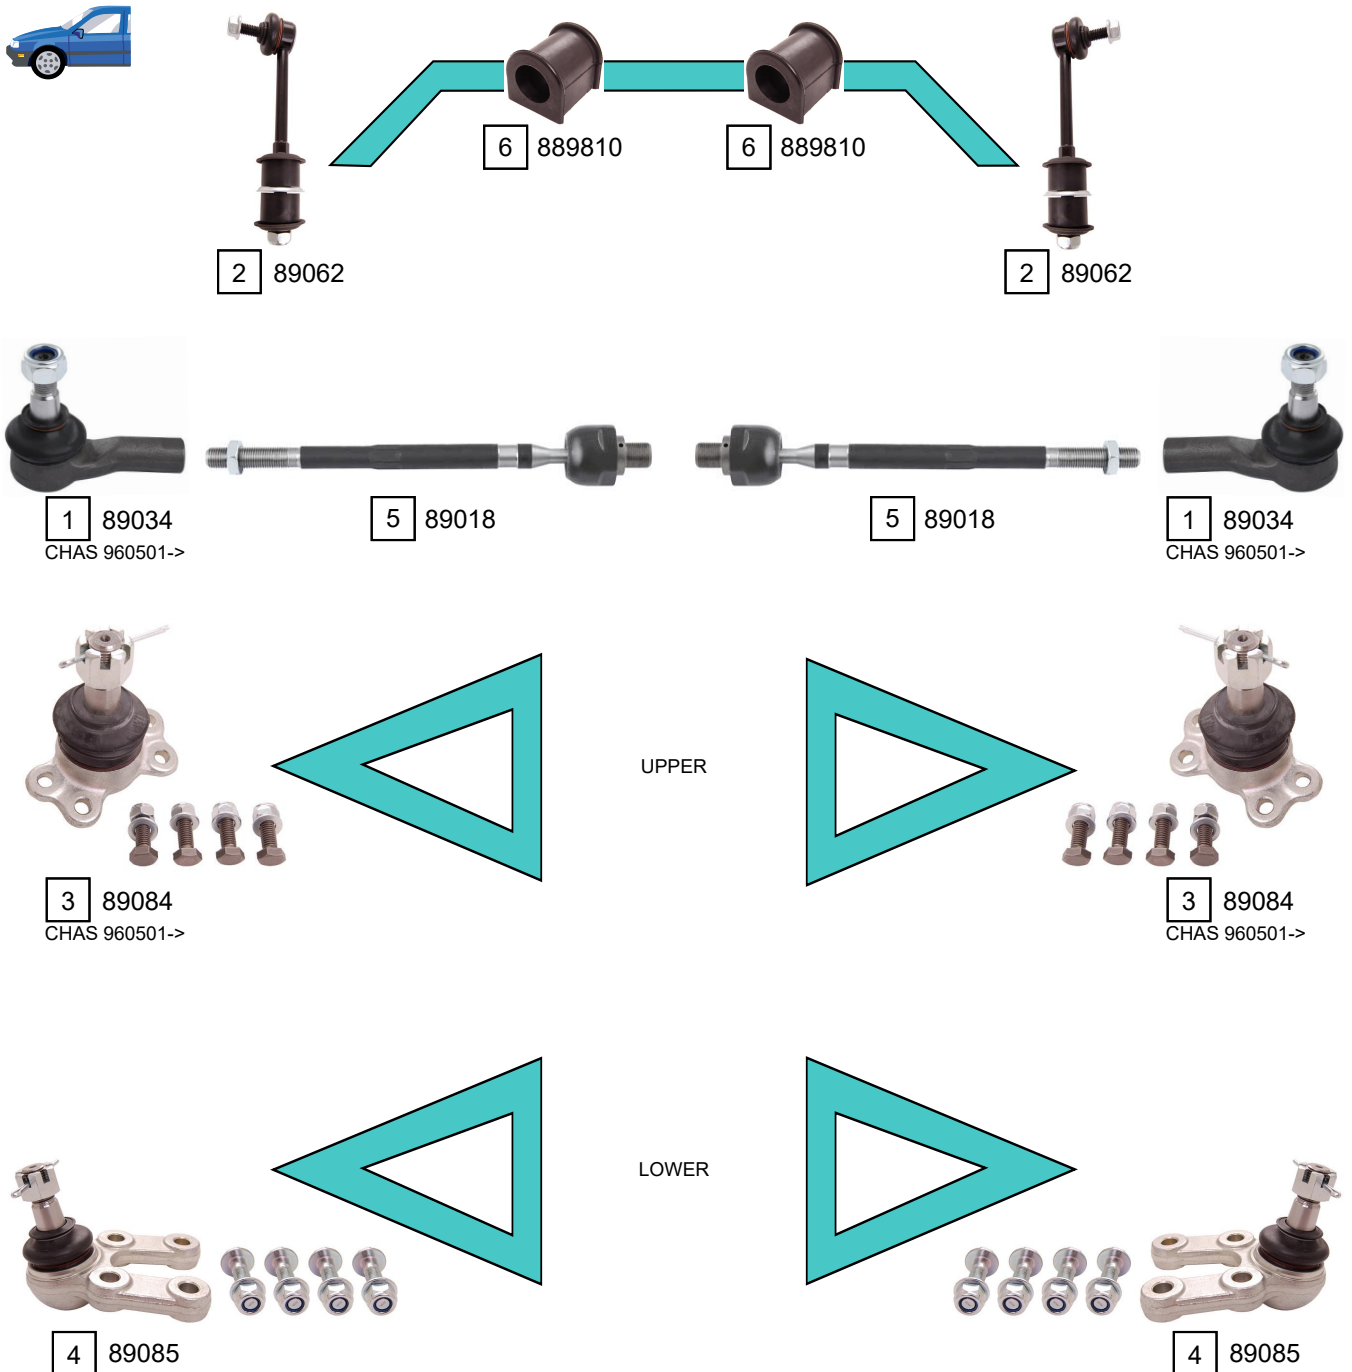

MUSSO (FJ)

01/1999 - 09/2007

Ref.	Sidem Ref.	Description	OE-number	Measures	Ref.	Sidem Ref.	Description	OE-number	Measures
1	89034	tie rod end	4666005502	c:16 th:FM14x1.5R	4	89085	ball joint	4450505001	c:17.6
2	89062	stabiliser link	4475005001	L:173	5	89018	axial joint	Part of	th:MM17X1R L:274
3	89084	ball joint	4443003011	c:17.6	6	889810	stabiliser mounting	6313230385	di:30