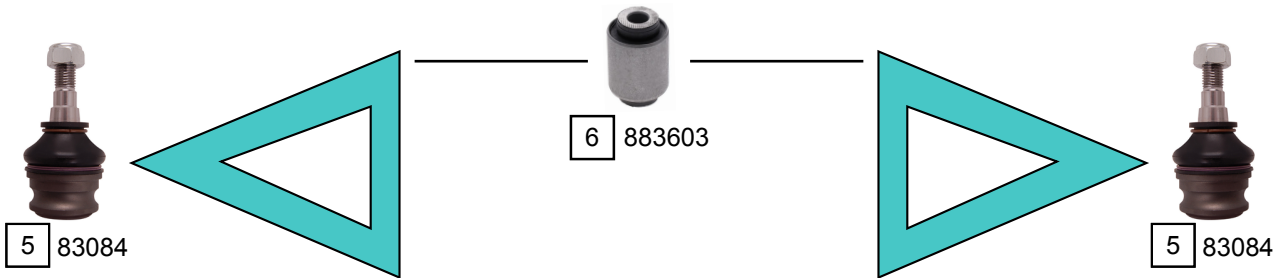

OUTBACK (BN,BS)

10/2014 - 12/2020

Ref.	Sidem Ref.	Description	OE-number	Measures	Ref.	Sidem Ref.	Description	OE-number	Measures
1	883809	stabilizer mounting	20414 AL000	di:19	5	83084	ball joint lower	21067 GA050	c:15.7 do:38
2	83160	stabilizer link left	20420 AL010	L:342	6	883603	silentblock for TCA	20204 CA000	di:12.4 do:37.1
3	83161	stabilizer link right	20420 AL000	L:342	7	83065	stabilizer link rear axle	20470 AJ010	L:107
4	83015	axial joint	34160 XA010	th:MM16x1.5R L:325	8	883903	stabilizer mounting	20464 SC010	di:15