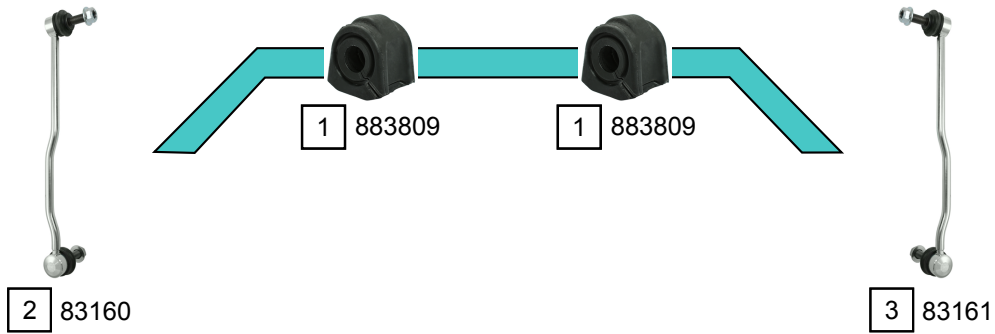

OUTBACK (BN,BS)

10/2014 - 12/2020

Ref.	Sidem Ref.	Description	OE-number	Measures	Ref.	Sidem Ref.	Description	OE-number	Measures
1	883809	stabilizer mounting	20414 AL000	di:19	5	83084	ball joint lower	21067 GA050	c:15.7 do:38
2	83160	stabilizer link left	20420 AL010	L:342	6	883603	silentblock for TCA	20204 CA000	di:12.4 do:37.1
3	83161	stabilizer link right	20420 AL000	L:342	7	83065	stabilizer link rear axle	20470 AJ010	L:107
4	83015	axial joint	34160 XA010	th:MM16x1.5R L:325	8	883903	stabilizer mounting	20464 SC010	di:15