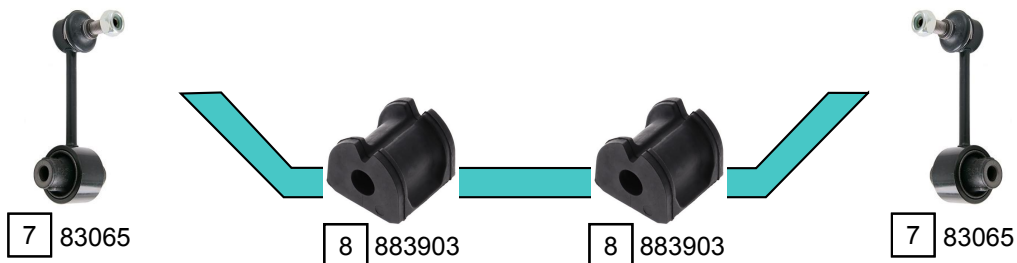

OUTBACK (BN,BS)

10/2014 - 12/2020

Ref.	Sidem Ref.	Description	OE-number	Measures	Ref.	Sidem Ref.	Description	OE-number	Measures
1	883809	stabilizer mounting	20414 AL000	di:19	5	83084	ball joint lower	21067 GA050	c:15.7 do:38
2	83160	stabilizer link left	20420 AL010	L:342	6	883603	silentblock for TCA	20204 CA000	di:12.4 do:37.1
3	83161	stabilizer link right	20420 AL000	L:342	7	83065	stabilizer link rear axle	20470 AJ010	L:107
4	83015	axial joint	34160 XA010	th:MM16x1.5R L:325	8	883903	stabilizer mounting	20464 SC010	di:15