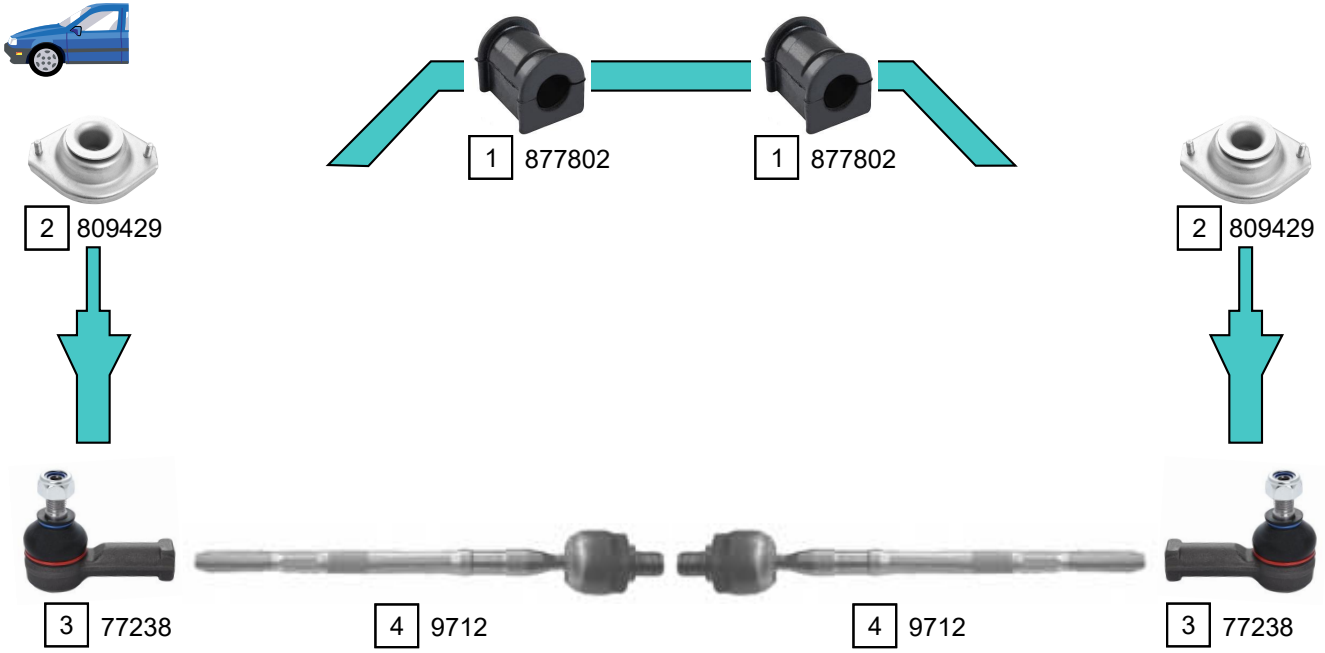

WAGON R+ (MM)

05/2000 ->

-> CHAS 140196

CHAS 140197 ->

Ref.	Sidem Ref.	Description	OE-number	Measures	Ref.	Sidem Ref.	Description	OE-number	Measures
1	877802	stabiliser mounting	42431 70B42	di:21.5	4	9712	axial joint	48830 86G00	th:MM14X1.5R L:247
2	809429	strut mount	41710 80G10	di:12.3 L:48	5	9872	TCA wbj	45200 75F00	c:15 L:285
3	77238	tie rod end	48810 83E00	c:12.5 th:FM12X1.25R	6	9873	TCA wbj	45200 83E00	c:14.9 L:293