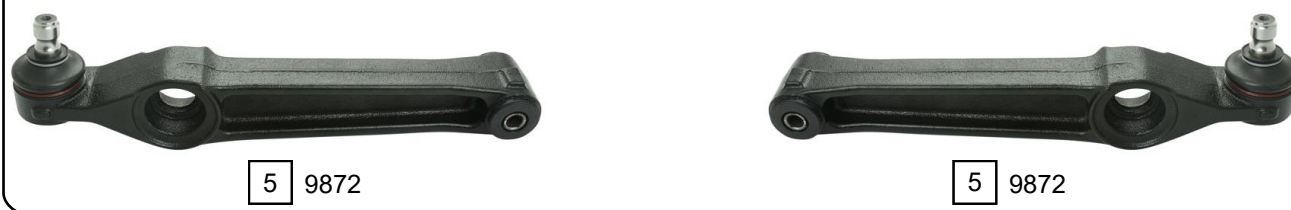

WAGON R+ (MM)

05/2000 ->

-> CHAS 140196

CHAS 140197 ->

Ref.	Sidem Ref.	Description	OE-number	Measures	Ref.	Sidem Ref.	Description	OE-number	Measures
1	877802	stabilizer mounting	42431 70B42	di:21.5	4	9712	axial joint	48830 86G00	th:MM14X1.5R L:247
2	809429	strut mount	41710 80G10	di:12.3 L:48	5	9872	TCA wbj	45200 75F00	c:15 L:285
3	77238	tie rod end	48810 83E00	c:12.5 th:FM12X1.25R	6	9873	TCA wbj	45200 83E00	c:14.9 L:293