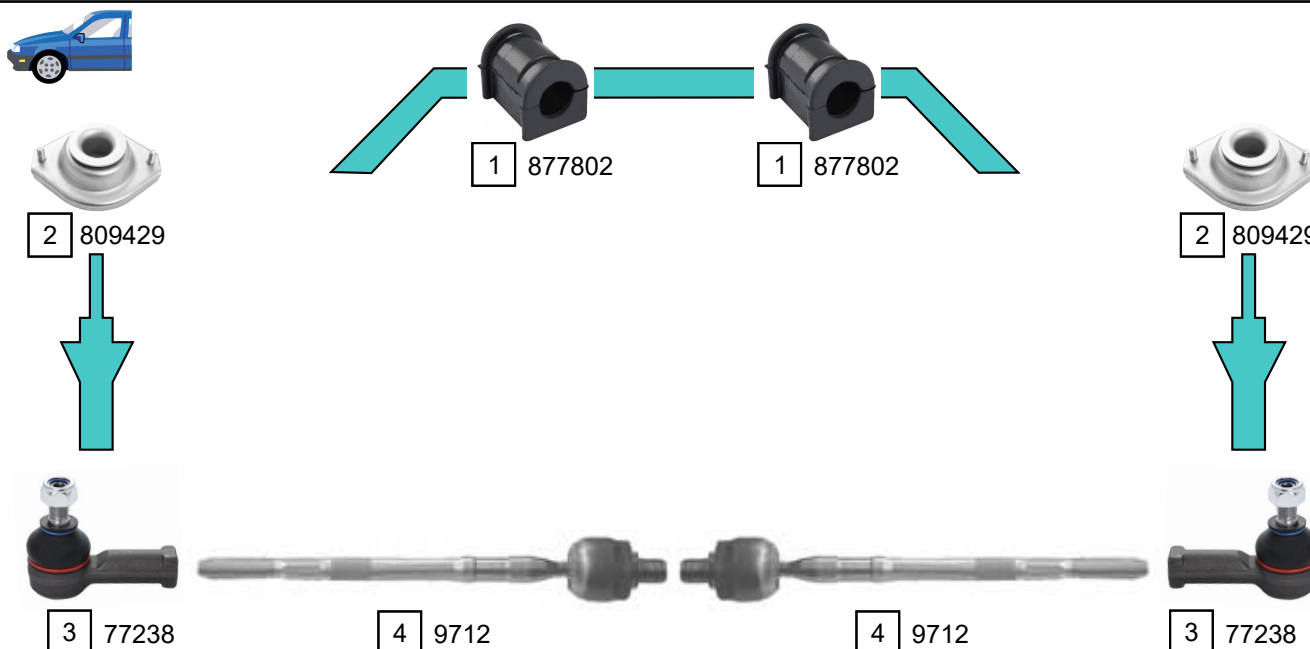

WAGON R+ (MM)

05/2000 ->

-> CHAS 140196

CHAS 140197 ->

Ref.	Sidem Ref.	Description	OE-number	Measures	Ref.	Sidem Ref.	Description	OE-number	Measures
1	877802	stabilizer mounting	42431 70B42	di:21.5	4	9712	axial joint	48830 86G00	th:MM14X1.5R L:247
2	809429	strut mount	41710 80G10	di:12.3 L:48	5	9872	TCA wbj	45200 75F00	c:15 L:285
3	77238	tie rod end	48810 83E00	c:12.5 th:FM12X1.25R	6	9873	TCA wbj	45200 83E00	c:14.9 L:293