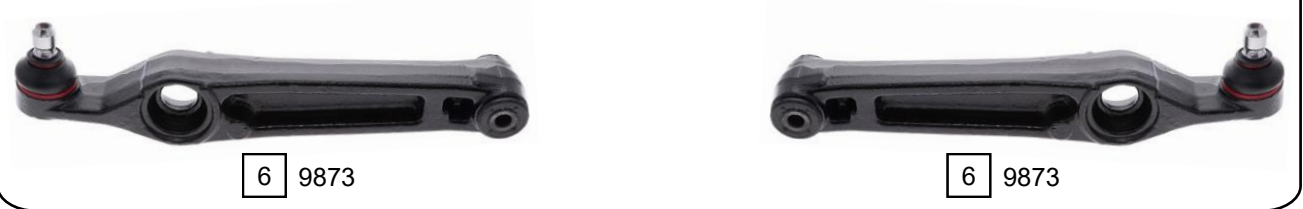

WAGON R+ (MM)

05/2000 ->

-> CHAS 140196

CHAS 140197 ->

Ref.	Sidem Ref.	Description	OE-number	Measures	Ref.	Sidem Ref.	Description	OE-number	Measures
1	877802	stabiliser mounting	42431 70B42	di:21.5	4	9712	axial joint	48830 86G00	th:MM14X1.5R L:247
2	809429	strut mount	41710 80G10	di:12.3 L:48	5	9872	TCA wbj	45200 75F00	c:15 L:285
3	77238	tie rod end	48810 83E00	c:12.5 th:FM12X1.25R	6	9873	TCA wbj	45200 83E00	c:14.9 L:293