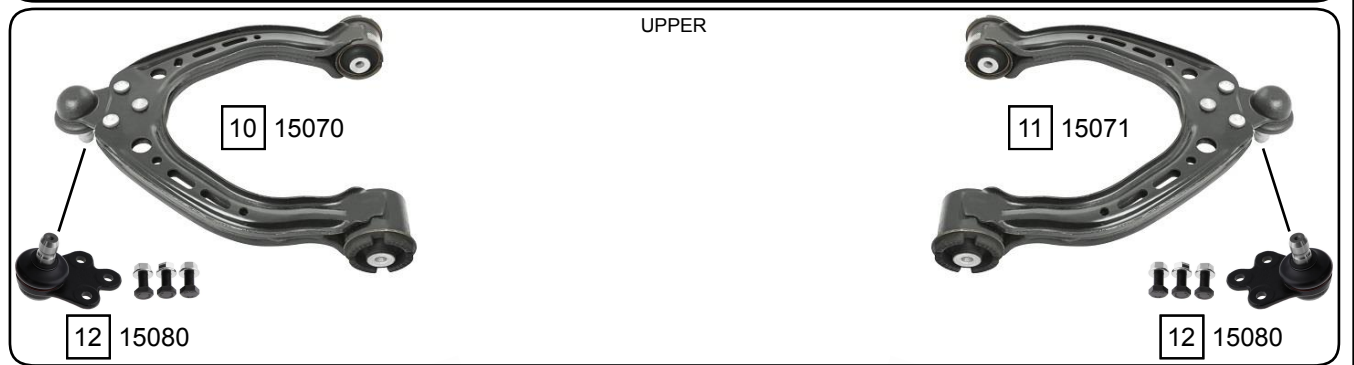

MODEL S (5YJS)

09/2012 ->

Ref.	Sidem Ref.	Description	OE-number	Measures	Ref.	Sidem Ref.	Description	OE-number	Measures
1	15060	stabiliser link left	6007098 00 A	L:202	10	15070	track control arm left wbj	6006532 00 A	c:18
2	15061	stabiliser link right	6008915 00 A	L:202	11	15071	track control arm right wbj	6008930 00 A	c:18
3	15062	stabiliser link	1030603 00 B	L:229	12	15080	ball joint	Part of	c:18
4	315.136	steering rack gaiter	Part of	D:56 d:18.5 L:208	13	15072	track control arm left wbj	1041570 00 B	c:16.6 L:411
5	15030	tie rod end	6007071 00 A	c:14.1 th:FM18X1.5R	14	15073	track control arm right wbj	1041575 00 B	c:16.6 L:411
6	15010	axial joint	Part of	th:MM16X1.5R L:298	15	15074	track control arm wbj	1027351 00 C	c:16.6 L:348
7	315.137	steering rack gaiter	Part of	D:55 d:150 L:195	16	15000	mounting kit	2007106	th:M14X2 L:114
8	15031	tie rod end	1027841 00 B	c:13.7 th:FM14X1.5R	17	15063	stabiliser link	6007100 00 A	L:148.5
9	15011	axial joint	Part of	th:MM16X1.5R L:247					