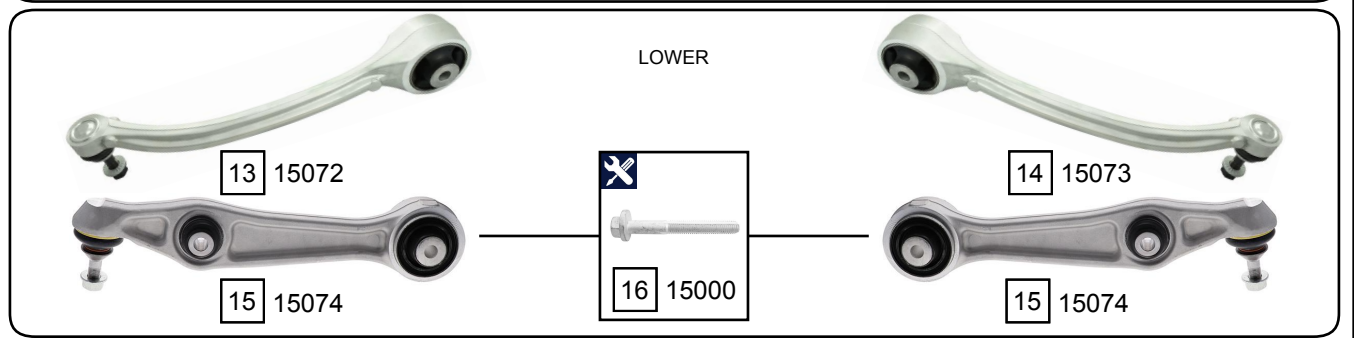

MODEL S (5YJS)

09/2012 ->

Ref.	Sidem Ref.	Description	OE-number	Measures	Ref.	Sidem Ref.	Description	OE-number	Measures
1	15060	stabiliser link left	6007098 00 A	L:202	10	15070	track control arm left wbj	6006532 00 A	c:18
2	15061	stabiliser link right	6008915 00 A	L:202	11	15071	track control arm right wbj	6008930 00 A	c:18
3	15062	stabiliser link	1030603 00 B	L:229	12	15080	ball joint	Part of	c:18
4	315.136	steering rack gaiter	Part of	D:56 d:18.5 L:208	13	15072	track control arm left wbj	1041570 00 B	c:16.6 L:411
5	15030	tie rod end	6007071 00 A	c:14.1 th:FM18X1.5R	14	15073	track control arm right wbj	1041575 00 B	c:16.6 L:411
6	15010	axial joint	Part of	th:MM16X1.5R L:298	15	15074	track control arm wbj	1027351 00 C	c:16.6 L:348
7	315.137	steering rack gaiter	Part of	D:55 d:150 L:195	16	15000	mounting kit	2007106	th:M14X2 L:114
8	15031	tie rod end	1027841 00 B	c:13.7 th:FM14X1.5R	17	15063	stabiliser link	6007100 00 A	L:148.5
9	15011	axial joint	Part of	th:MM16X1.5R L:247					