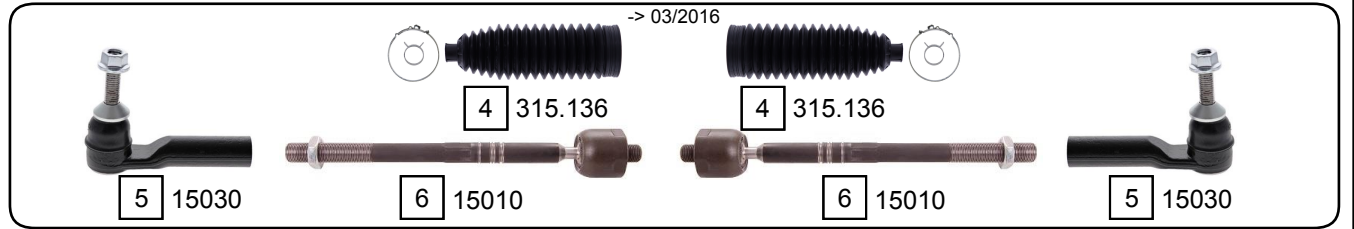

MODEL S (5YJS)

09/2012 ->

Ref.	Sidem Ref.	Description	OE-number	Measures	Ref.	Sidem Ref.	Description	OE-number	Measures
1	15060	stabiliser link left	6007098 00 A	L:202	10	15070	track control arm left wbj	6006532 00 A	c:18
2	15061	stabiliser link right	6008915 00 A	L:202	11	15071	track control arm right wbj	6008930 00 A	c:18
3	15062	stabiliser link	1030603 00 B	L:229	12	15080	ball joint	Part of	c:18
4	315.136	steering rack gaiter	Part of	D:56 d:18.5 L:208	13	15072	track control arm left wbj	1041570 00 B	c:16.6 L:411
5	15030	tie rod end	6007071 00 A	c:14.1 th:FM18X1.5R	14	15073	track control arm right wbj	1041575 00 B	c:16.6 L:411
6	15010	axial joint	Part of	th:MM16X1.5R L:298	15	15074	track control arm wbj	1027351 00 C	c:16.6 L:348
7	315.137	steering rack gaiter	Part of	D:55 d:150 L:195	16	15000	mounting kit	2007106	th:M14X2 L:114
8	15031	tie rod end	1027841 00 B	c:13.7 th:FM14X1.5R	17	15063	stabiliser link	6007100 00 A	L:148.5
9	15011	axial joint	Part of	th:MM16X1.5R L:247					