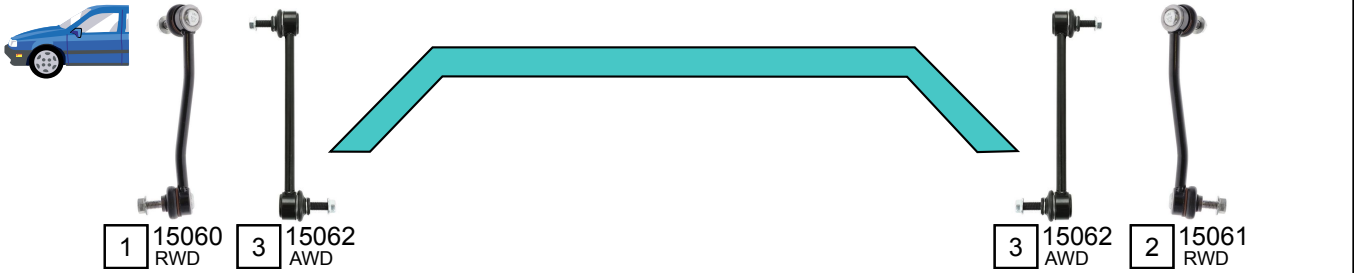

MODEL S (5YJS)

09/2012 ->

Ref.	Sidem Ref.	Description	OE-number	Measures	Ref.	Sidem Ref.	Description	OE-number	Measures
1	15060	stabiliser link left	6007098 00 A	L:202	10	15070	track control arm left wbj	6006532 00 A	c:18
2	15061	stabiliser link right	6008915 00 A	L:202	11	15071	track control arm right wbj	6008930 00 A	c:18
3	15062	stabiliser link	1030603 00 B	L:229	12	15080	ball joint	Part of	c:18
4	315.136	steering rack gaiter	Part of	D:56 d:18.5 L:208	13	15072	track control arm left wbj	1041570 00 B	c:16.6 L:411
5	15030	tie rod end	6007071 00 A	c:14.1 th:FM18X1.5R	14	15073	track control arm right wbj	1041575 00 B	c:16.6 L:411
6	15010	axial joint	Part of	th:MM16X1.5R L:298	15	15074	track control arm wbj	1027351 00 C	c:16.6 L:348
7	315.137	steering rack gaiter	Part of	D:55 d:150 L:195	16	15000	mounting kit	2007106	th:M14X2 L:114
8	15031	tie rod end	1027841 00 B	c:13.7 th:FM14X1.5R	17	15063	stabiliser link	6007100 00 A	L:148.5
9	15011	axial joint	Part of	th:MM16X1.5R L:247					