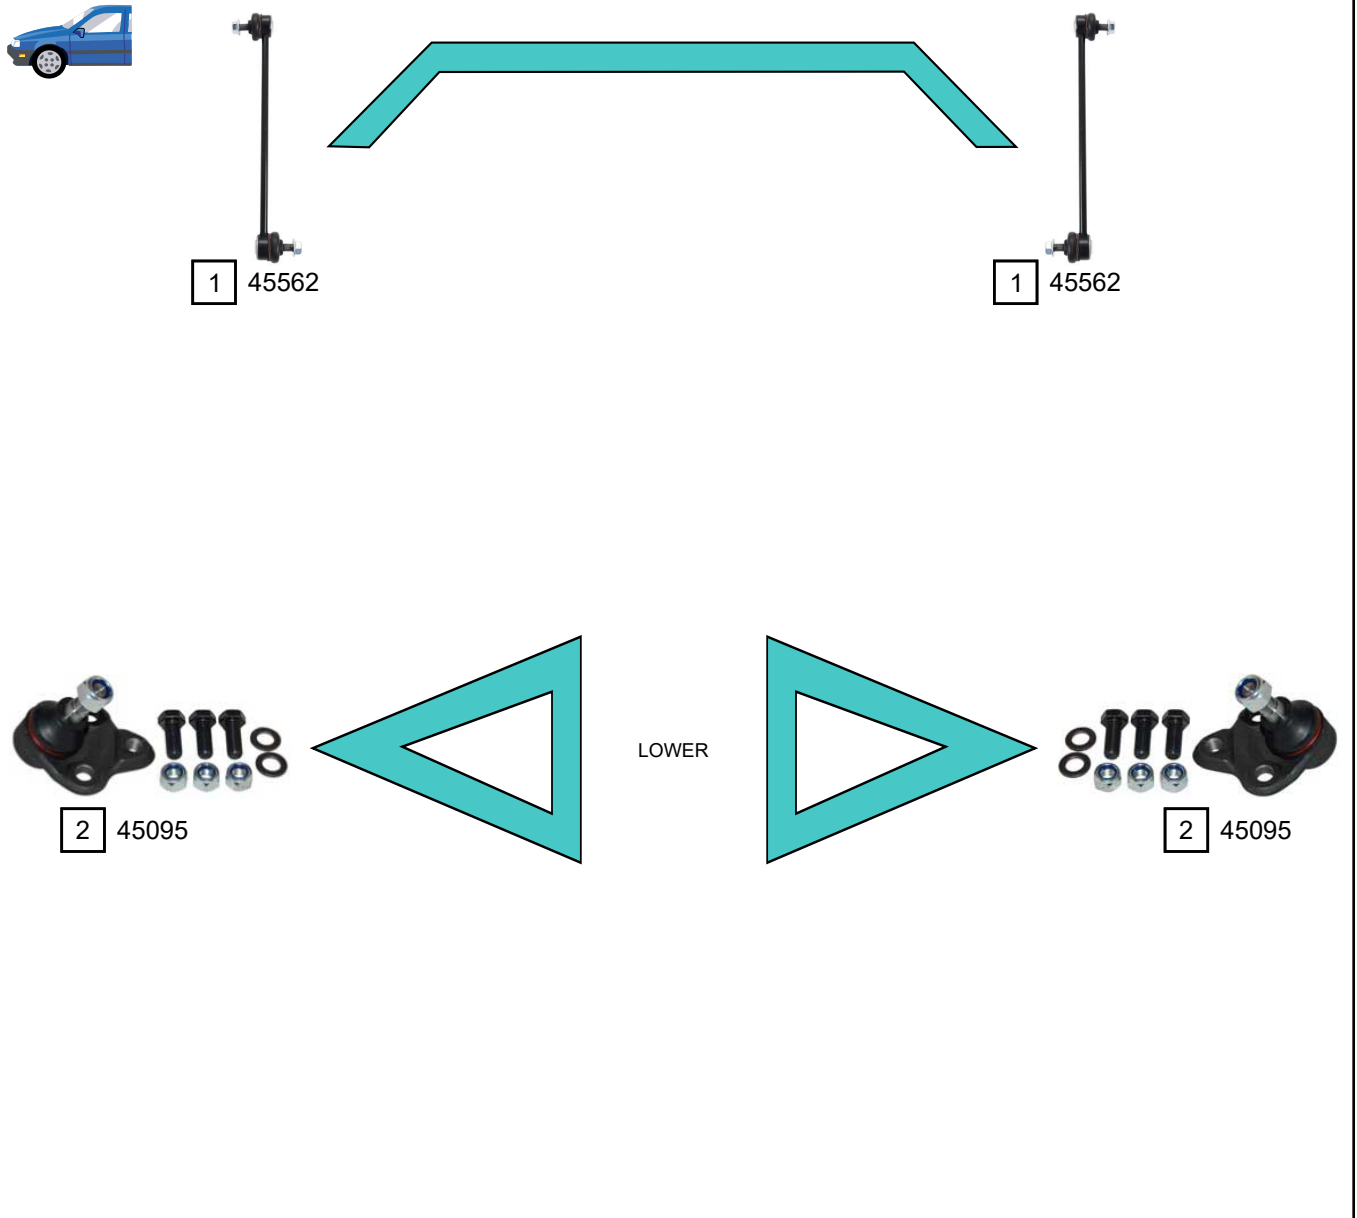

CELICA (_T23_)

11/1999 - 12/2005

Ref.	Sidem Ref.	Description	OE-number	Measures	Ref.	Sidem Ref.	Description	OE-number	Measures
1	45562	stabiliser link	48820 32010	L:285	3	845509 KIT	strut mount kit	48750 02040 S1	di:12 do:58 L:24
2	45095	ball joint	43330 19115	c:15.3					