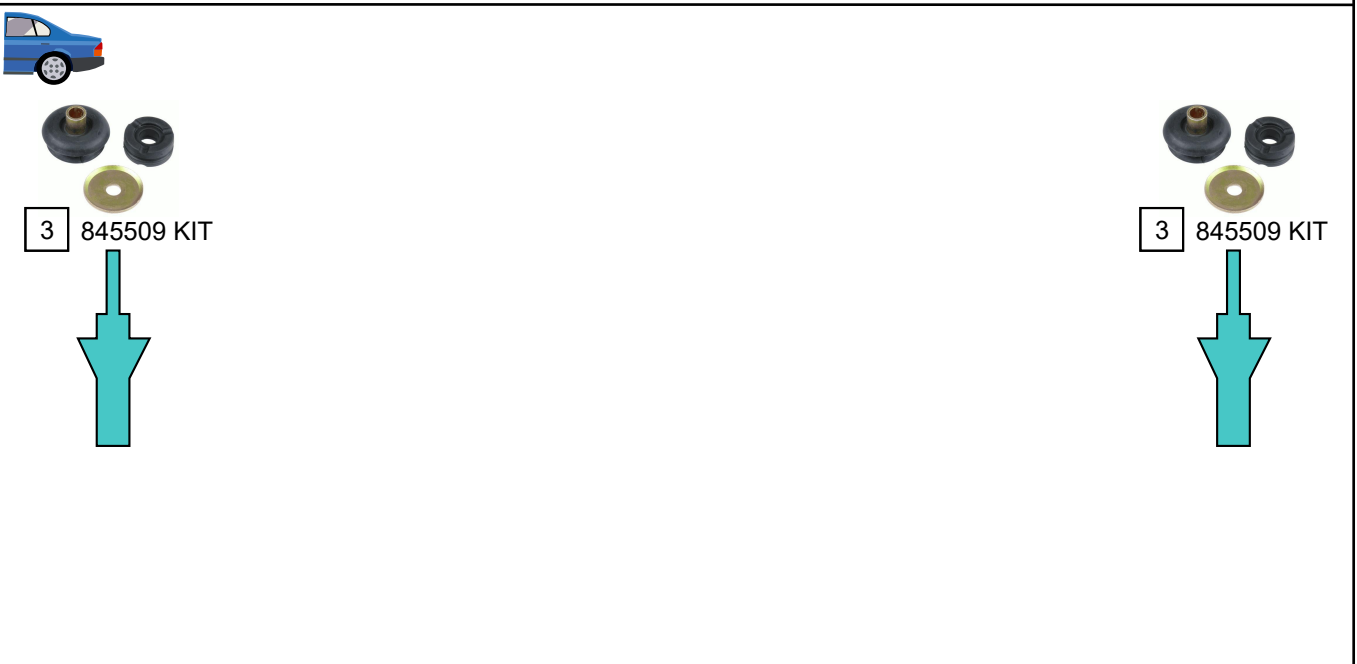

CELICA (\_T23\_)

11/1999 - 12/2005

Ref.	Sidem Ref.	Description	OE-number	Measures	Ref.	Sidem Ref.	Description	OE-number	Measures
1	45562	stabiliser link	48820 32010	L:285	3	845509 KIT	strut mount kit	48750 02040 S1	di:12.3 do:58 L:23.6
2	45095	ball joint	43330 19115	c:15.3					