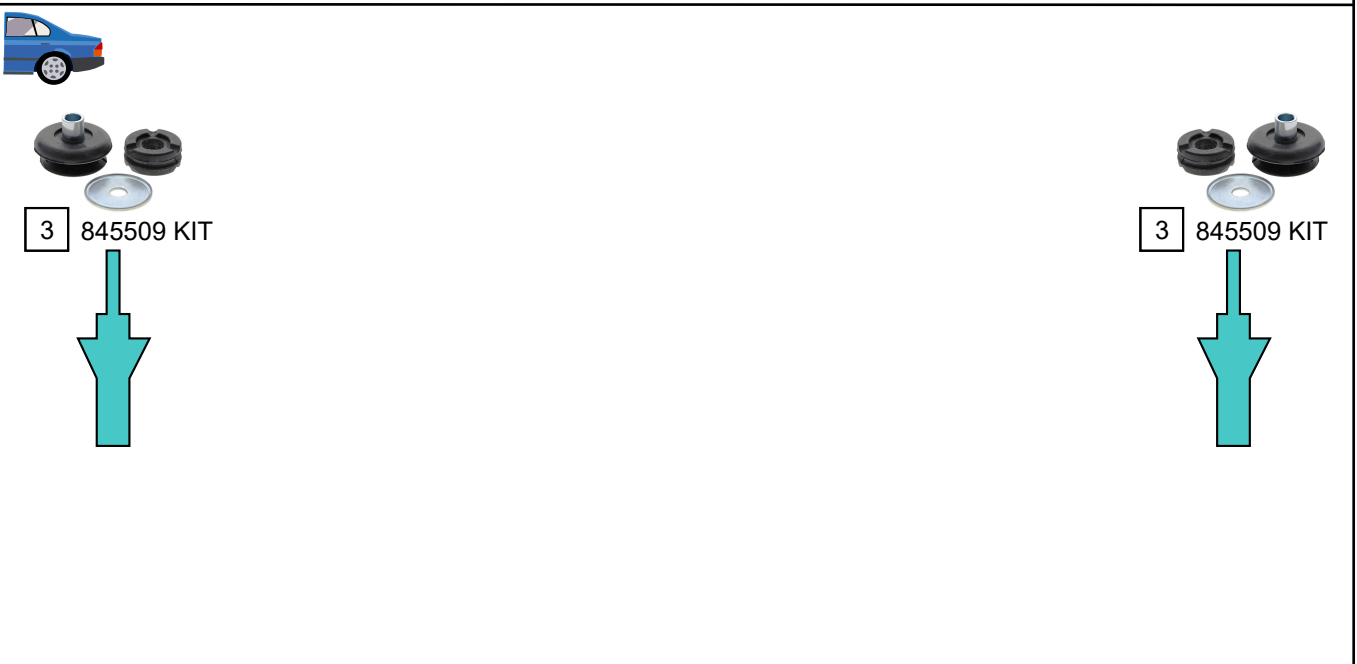

CELICA (_T23_)

11/1999 - 12/2005

Ref.	Sidem Ref.	Description	OE-number	Measures	Ref.	Sidem Ref.	Description	OE-number	Measures
1	45562	stabiliser link	48820 32010	L:285	3	845509 KIT	strut mount kit	48750 02040 S1	di:12 do:58 L:24
2	45095	ball joint	43330 19115	c:15.3					