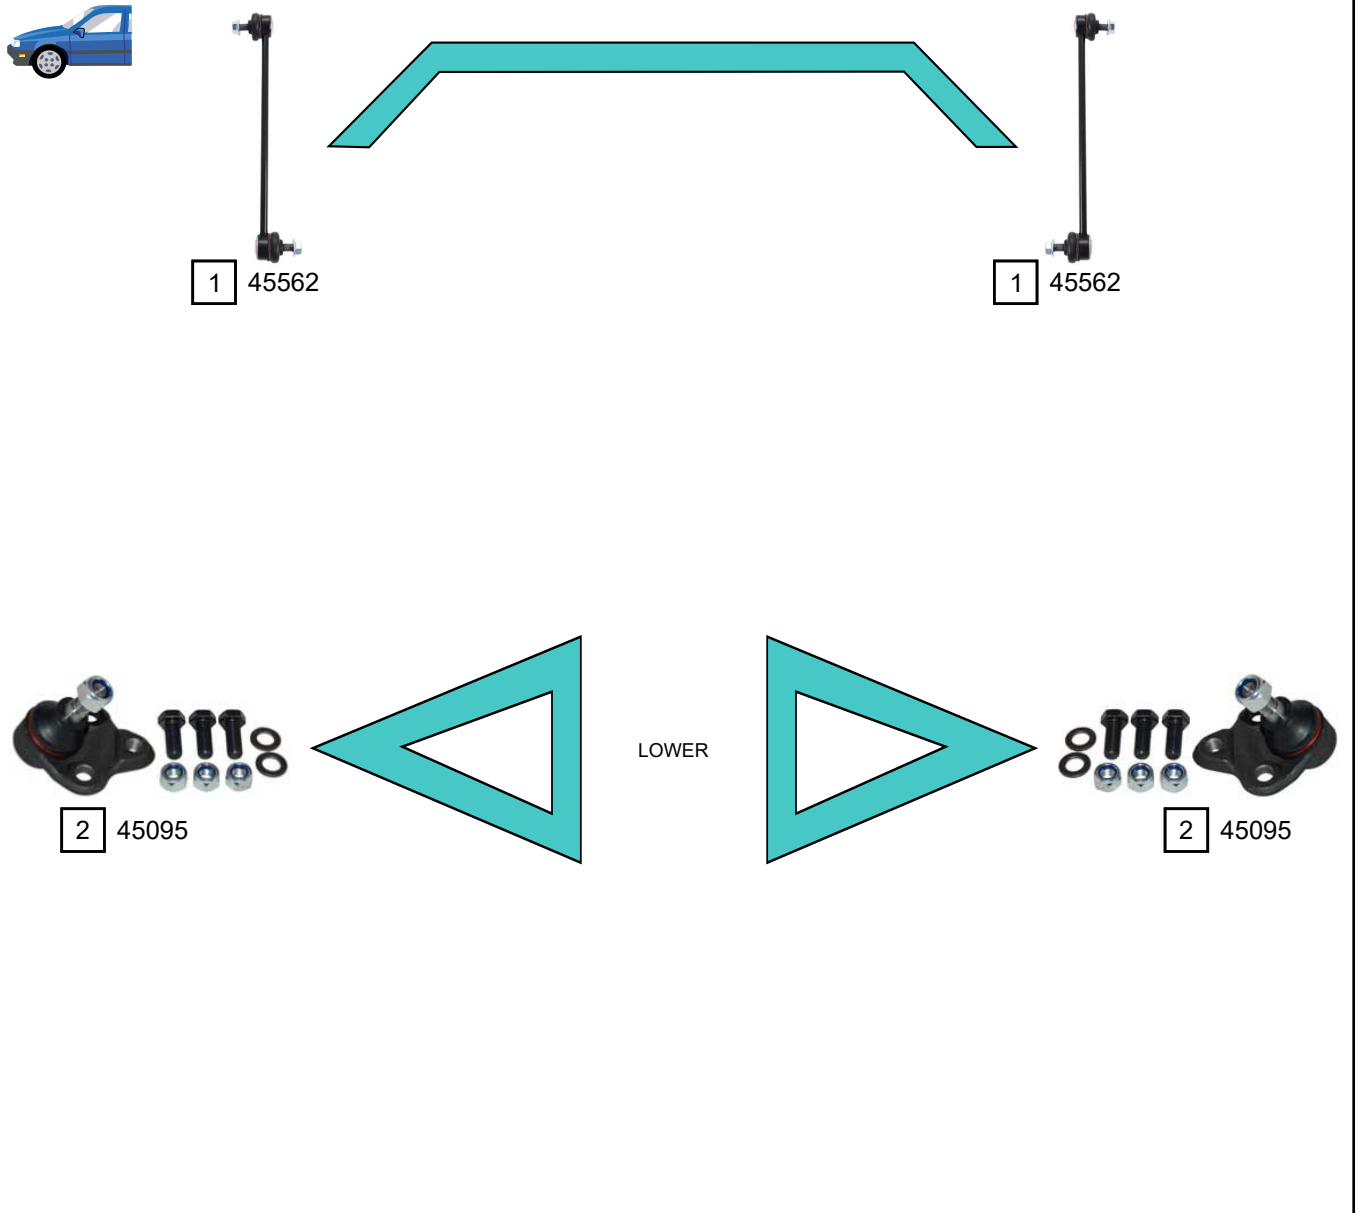

CELICA (\_T23\_)

11/1999 - 12/2005

Ref.	Sidem Ref.	Description	OE-number	Measures	Ref.	Sidem Ref.	Description	OE-number	Measures
1	45562	stabiliser link	48820 32010	L:285	3	845509 KIT	strut mount kit	48750 02040 S1	di:12.3 do:58 L:23.6
2	45095	ball joint	43330 19115	c:15.3					