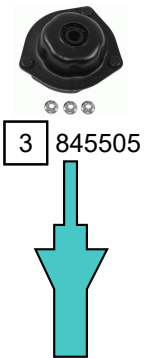

COROLLA (_E8_)

06/1983 - 05/1988

Ref.	Sidem Ref.	Description	OE-number	Measures	Ref.	Sidem Ref.	Description	OE-number	Measures
1	45164	stabiliser link	48819 20030	L:140	3	845505	strut mount	48750 12020	di:14.7 L:46.5
2	45836	tie rod end	45046 29305	c:12.7 th:FM14x1.5R					