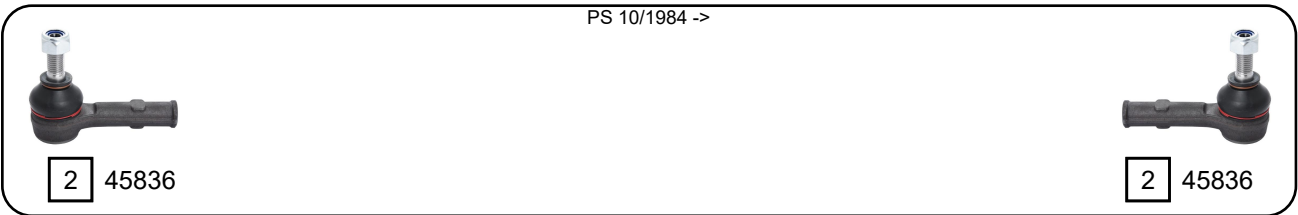

COROLLA (_E8_)

06/1983 - 05/1988

Ref.	Sidem Ref.	Description	OE-number	Measures	Ref.	Sidem Ref.	Description	OE-number	Measures
1	45164	stabiliser link	48819 20030	L:140	3	845505	strut mount	48750 12020	di:14.7 L:46.5
2	45836	tie rod end	45046 29305	c:12.7 th:FM14x1.5R					