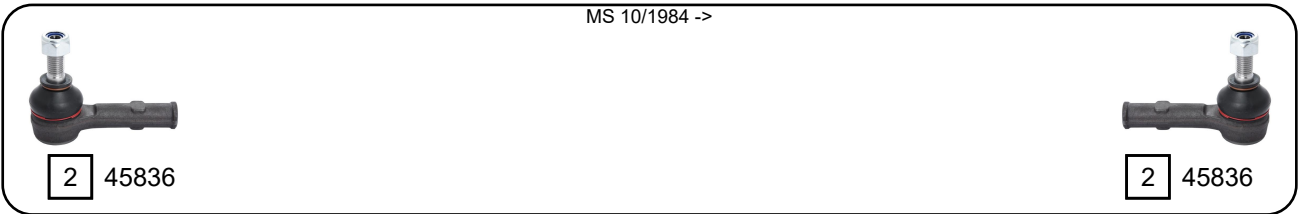

COROLLA (_E8_)

06/1983 - 05/1988

Ref.	Sidem Ref.	Description	OE-number	Measures	Ref.	Sidem Ref.	Description	OE-number	Measures
1	45164	stabiliser link	48819 20030	L:140	3	845505	strut mount	48750 12020	di:14.7 L:46.5
2	45836	tie rod end	45046 29305	c:12.7 th:FM14x1.5R					