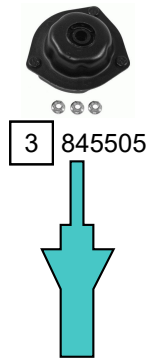

COROLLA (_E8_)

06/1983 - 05/1988

Ref.	Sidem Ref.	Description	OE-number	Measures	Ref.	Sidem Ref.	Description	OE-number	Measures
1	45164	stabiliser link	48819 20030	L:140	3	845505	strut mount	48750 12020	di:14.7 L:46.5
2	45836	tie rod end	45046 29305	c:12.7 th:FM14x1.5R					