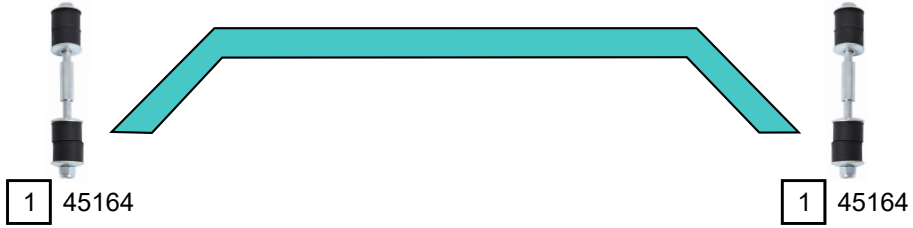

COROLLA (_E8_)

06/1983 - 05/1988

Ref.	Sidem Ref.	Description	OE-number	Measures	Ref.	Sidem Ref.	Description	OE-number	Measures
1	45164	stabiliser link	48819 20030	L:140	3	845505	strut mount	48750 12020	di:14.7 L:46.5
2	45836	tie rod end	45046 29305	c:12.7 th:FM14x1.5R					