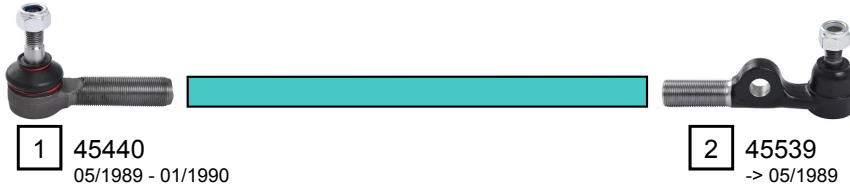

LAND CRUISER (\_J6\_)

08/1980 - 12/1992

**1** 45440  
05/1989 - 01/1990

**2** 45539  
-> 05/1989

Ref.	Sidem Ref.	Description	OE-number	Measures	Ref.	Sidem Ref.	Description	OE-number	Measures
1	45440	tie rod end	45047 69085	c:14.6 th:MM23X1.5R	2	45539	tie rod end	45046 69155	c:14.8 th:MM23x1.5L