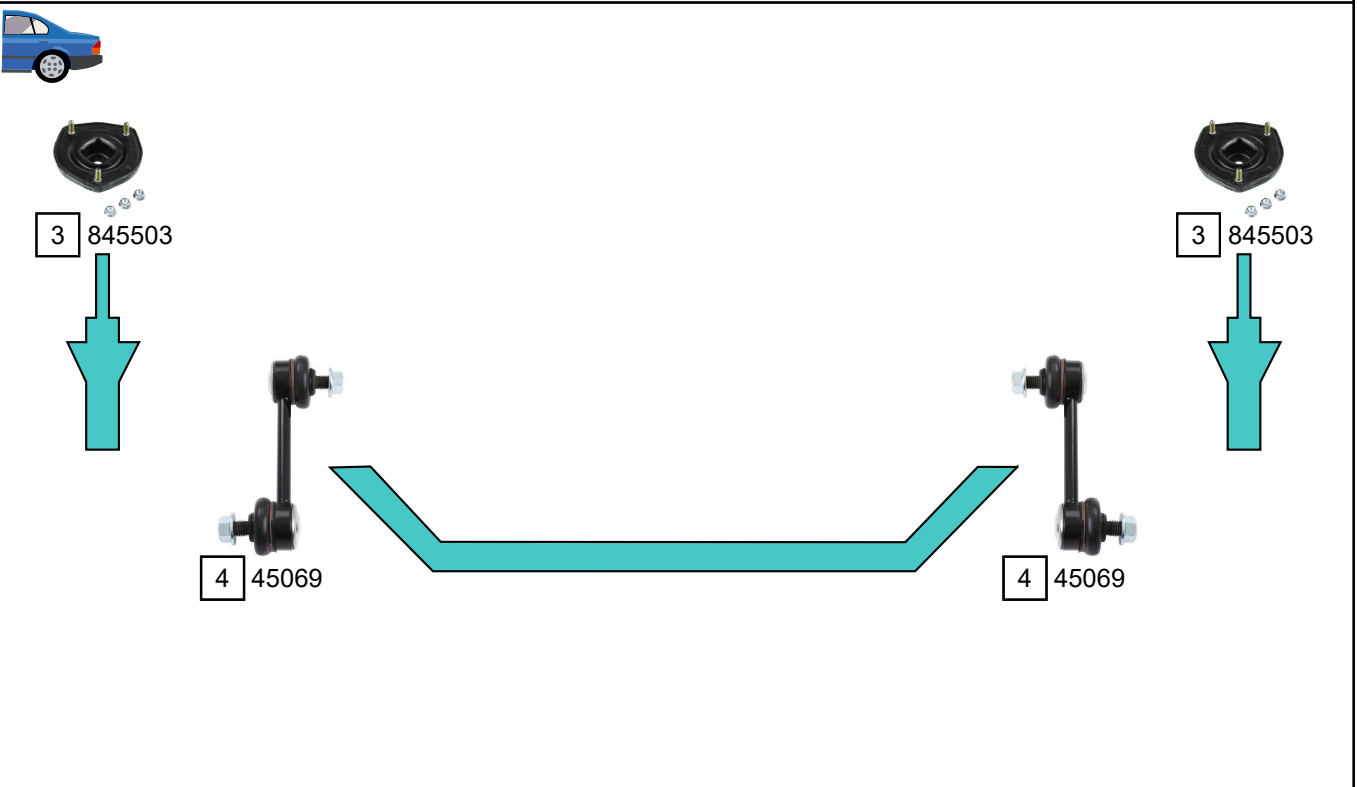

CELICA (_T18_)

09/1989 - 11/1993

Ref.	Sidem Ref.	Description	OE-number	Measures	Ref.	Sidem Ref.	Description	OE-number	Measures
1	45836	tie rod end	45046 29305	c:12.7 th:FM14x1.5R	3	845503	strut mount	48072 20020	di:14.3 do:68
2	45090	ball joint	43330 29326	c:18.2	4	45069	stabiliser link rear axle	48830 20010	L:105