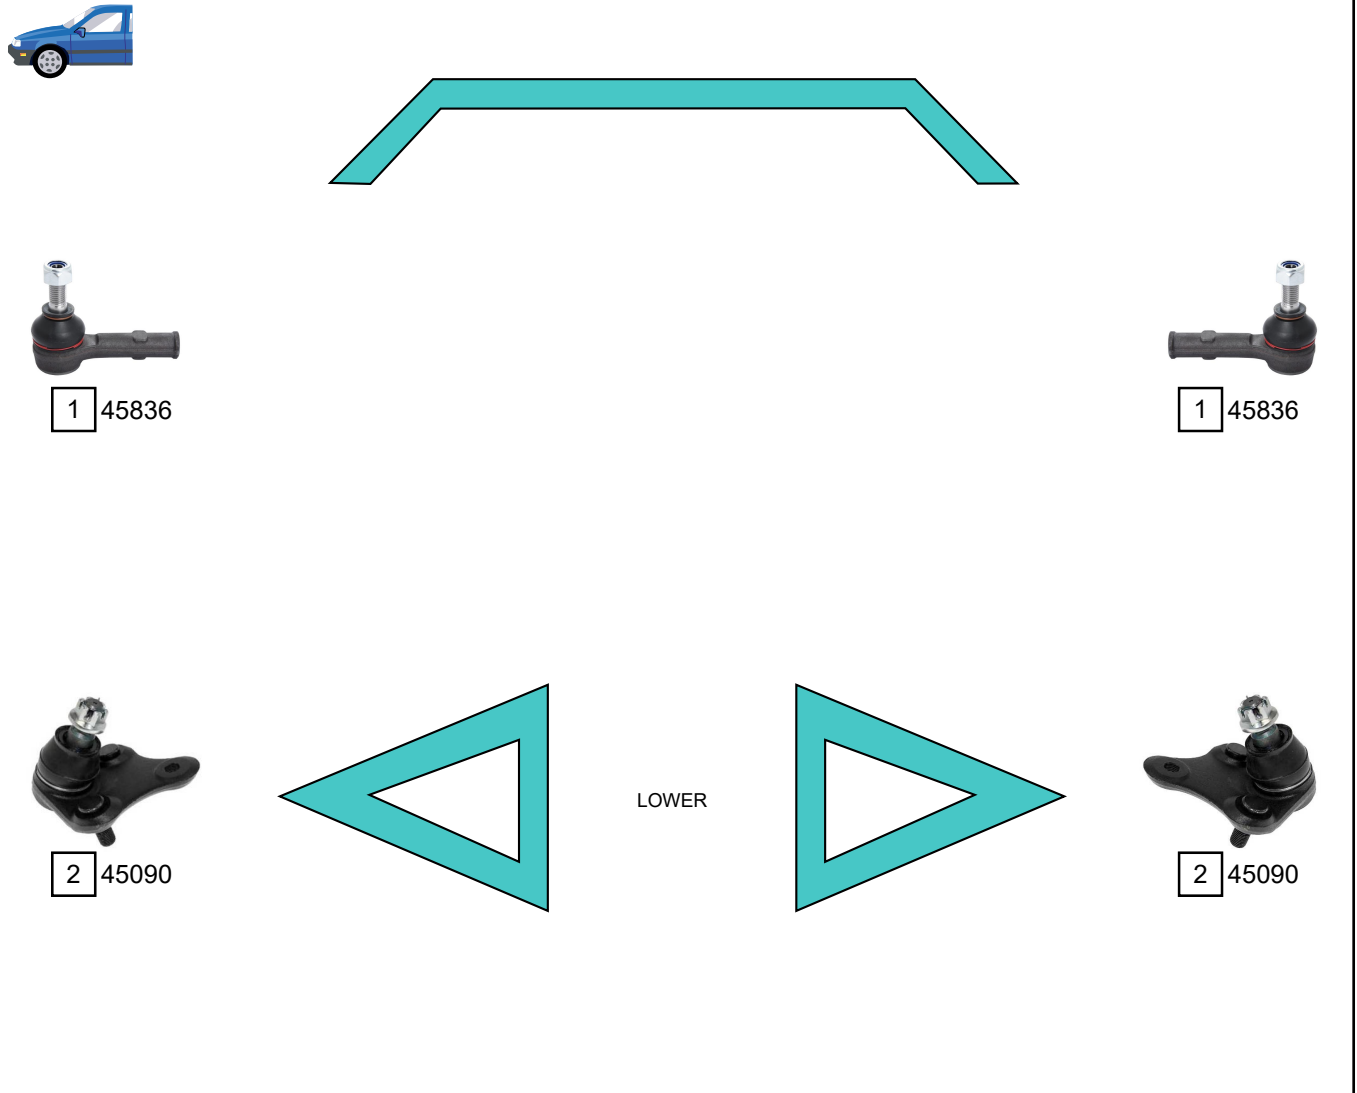

CELICA (_T18_)

09/1989 - 11/1993

Ref.	Sidem Ref.	Description	OE-number	Measures	Ref.	Sidem Ref.	Description	OE-number	Measures
1	45836	tie rod end	45046 29305	c:12.7 th:FM14x1.5R	3	845503	strut mount	48072 20020	di:14.3 do:68
2	45090	ball joint	43330 29326	c:18.2	4	45069	stabiliser link rear axle	48830 20010	L:105