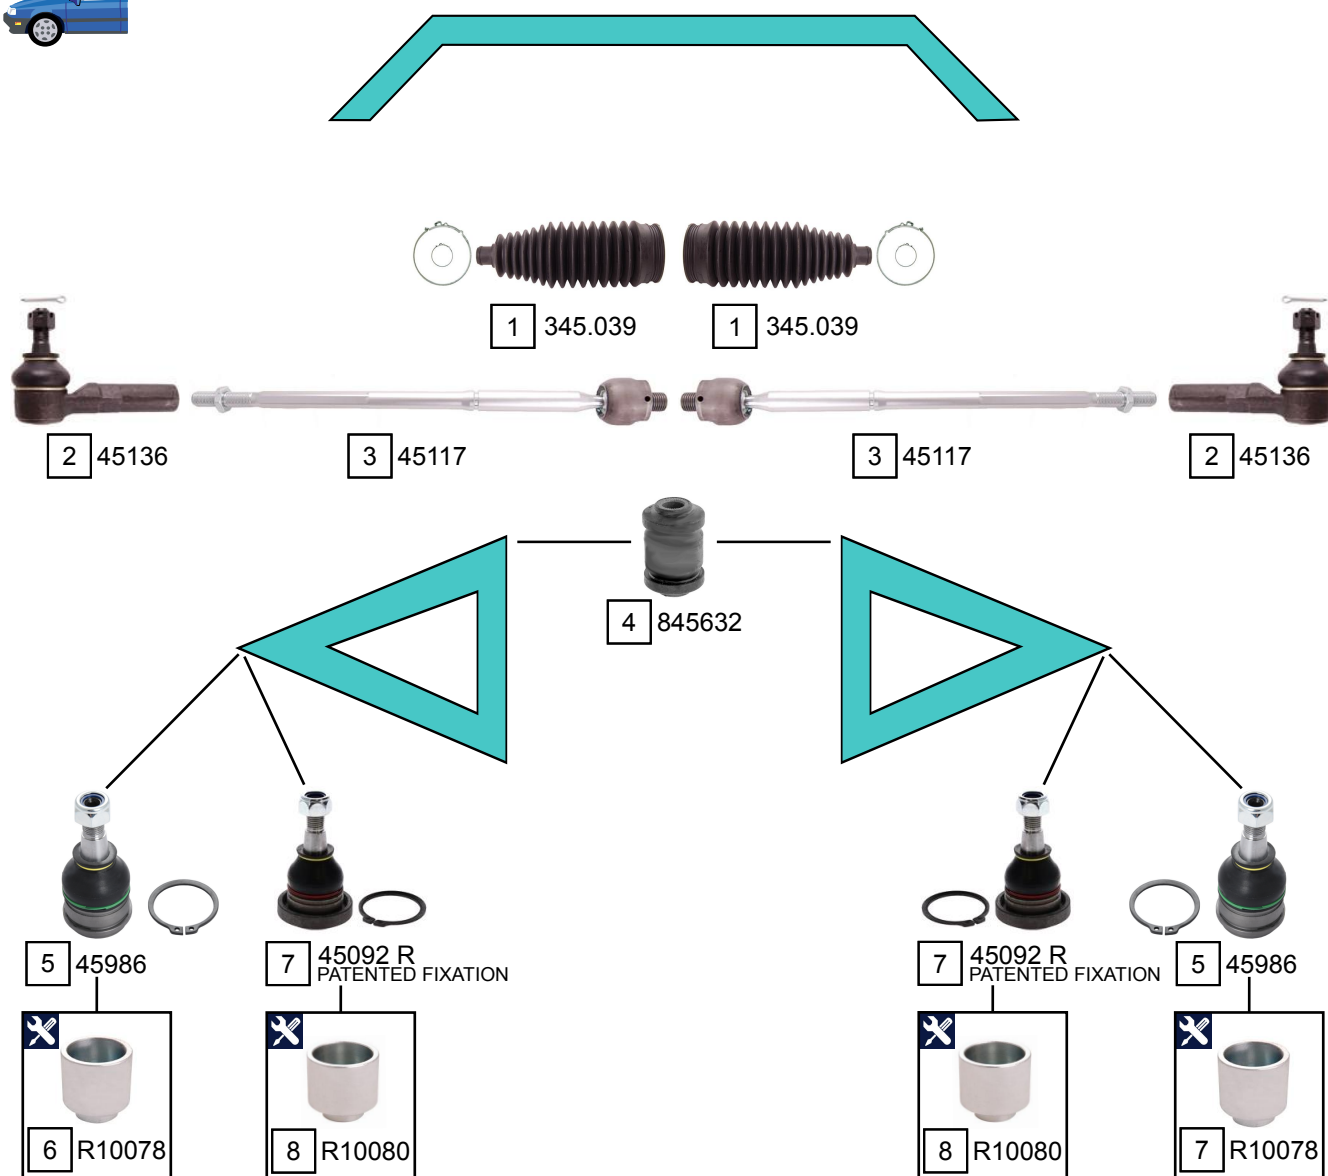

MR 2 III (ZZW30)

10/1999 - 06/2007

Ref.	Sidem Ref.	Description	OE-number	Measures	Ref.	Sidem Ref.	Description	OE-number	Measures
1	345.039	steering rack gaiter	45535 52010	D:51 d:11.5 L:170	6	R10078	mounting tool ring ø44 ø36	SEE PAGE III	di:36 do:44
2	45136	tie rod end	45046 19206	c:12.7 th:FM12X1.25R	7	45092 R	ball joint	Part of	c:13.5 do:36.8
3	45117	axial joint	45503 17040	th:MM14X1.5R L:343	8	R10080	mounting tool ring ø48 ø40	SEE PAGE III	di:40 do:48
4	845632	silentblock for TCA	Part of	di:12.1 do:32.5	9	67668	stabiliser link	48830 17070	
5	45986	ball joint lower	Part of	c:13.5 do:36.8					