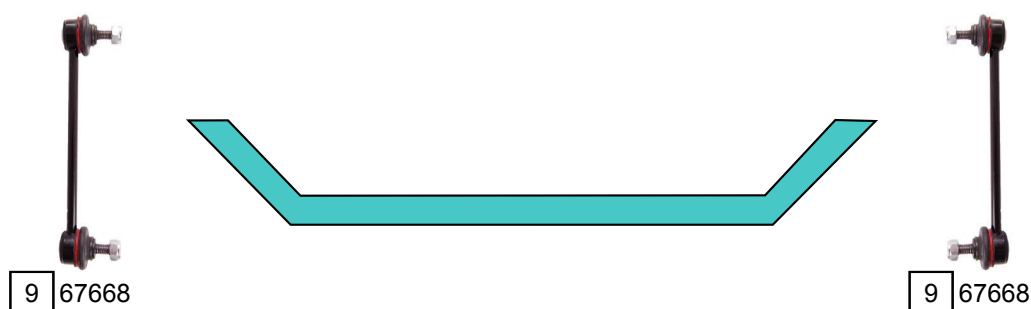

MR 2 III (ZZW30)

10/1999 - 06/2007

Ref.	Sidem Ref.	Description	OE-number	Measures	Ref.	Sidem Ref.	Description	OE-number	Measures
1	345.039	steering rack gaiter	45535 52010	D:51 d:11.5 L:170	6	R10078	mounting tool ring ø44 ø36	SEE PAGE III	di:36 do:44
2	45136	tie rod end	45046 19206	c:12.7 th:FM12X1.25R	7	45092 R	ball joint	Part of	c:13.5 do:36.8
3	45117	axial joint	45503 17040	th:MM14X1.5R L:343	8	R10080	mounting tool ring ø48 ø40	SEE PAGE III	di:40 do:48
4	845632	silentblock for TCA	Part of	di:12.1 do:32.5	9	67668	stabiliser link	48830 17070	
5	45986	ball joint lower	Part of	c:13.5 do:36.8					