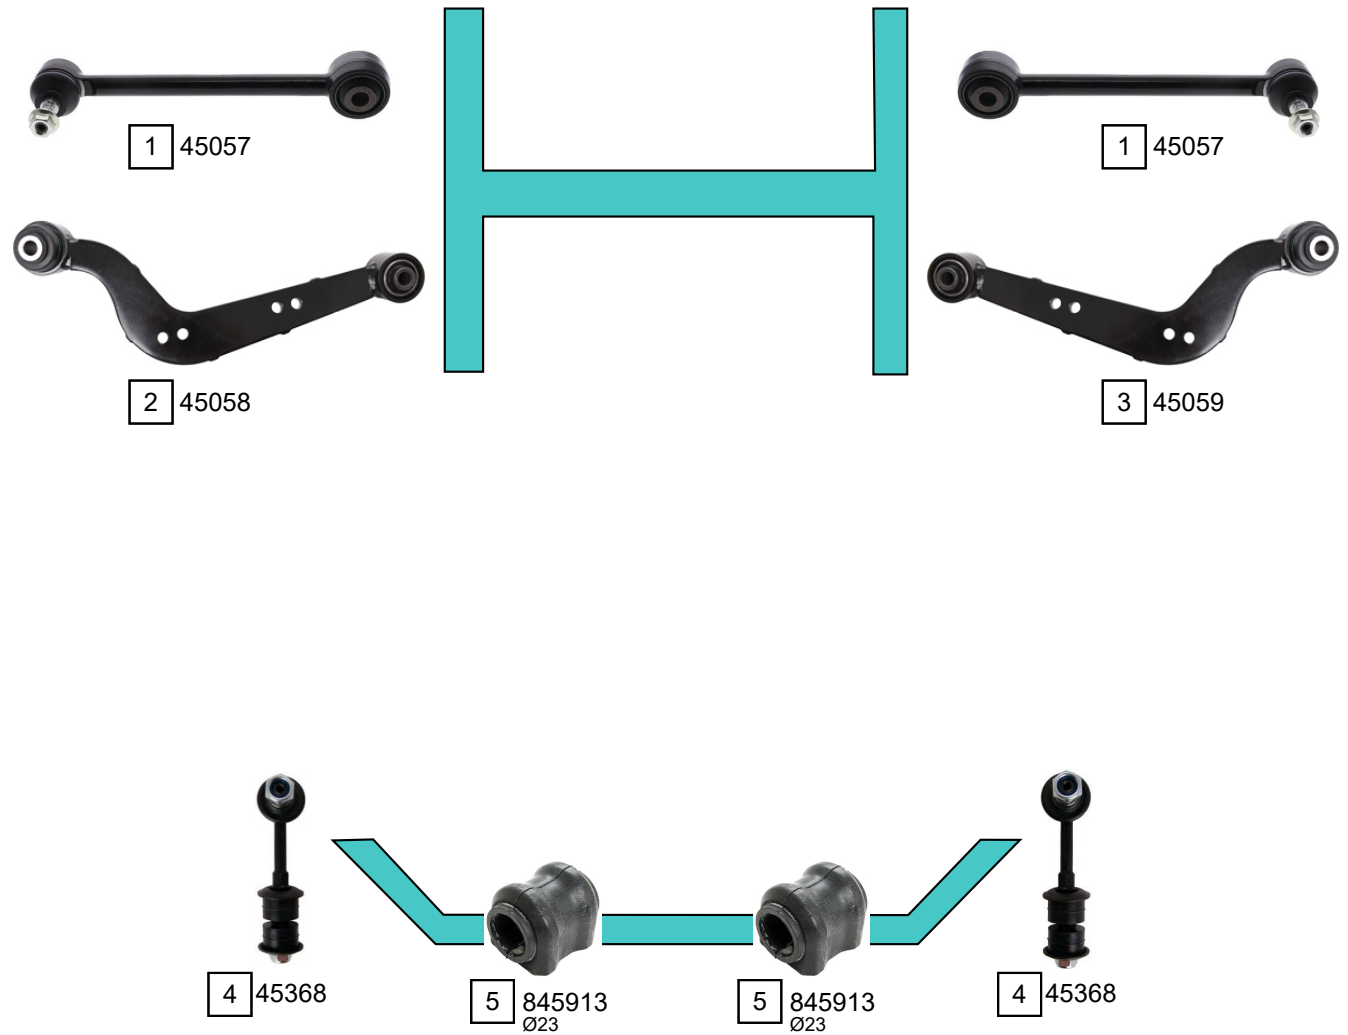

RAV4 IV (\_A4\_)

12/2012 - 11/2018

Ref.	Sidem Ref.	Description	OE-number	Measures	Ref.	Sidem Ref.	Description	OE-number	Measures
1	45057	track rod	48710 42030	c:15.5 L:253.5	4	45368	stabiliser link rear axle	48830 42021	L:136
2	45058	track rod	48790 42020	L:314	5	845913	stabiliser mounting	48818 42020	di:22.5
3	45059	track rod	48770 42040	L:314					