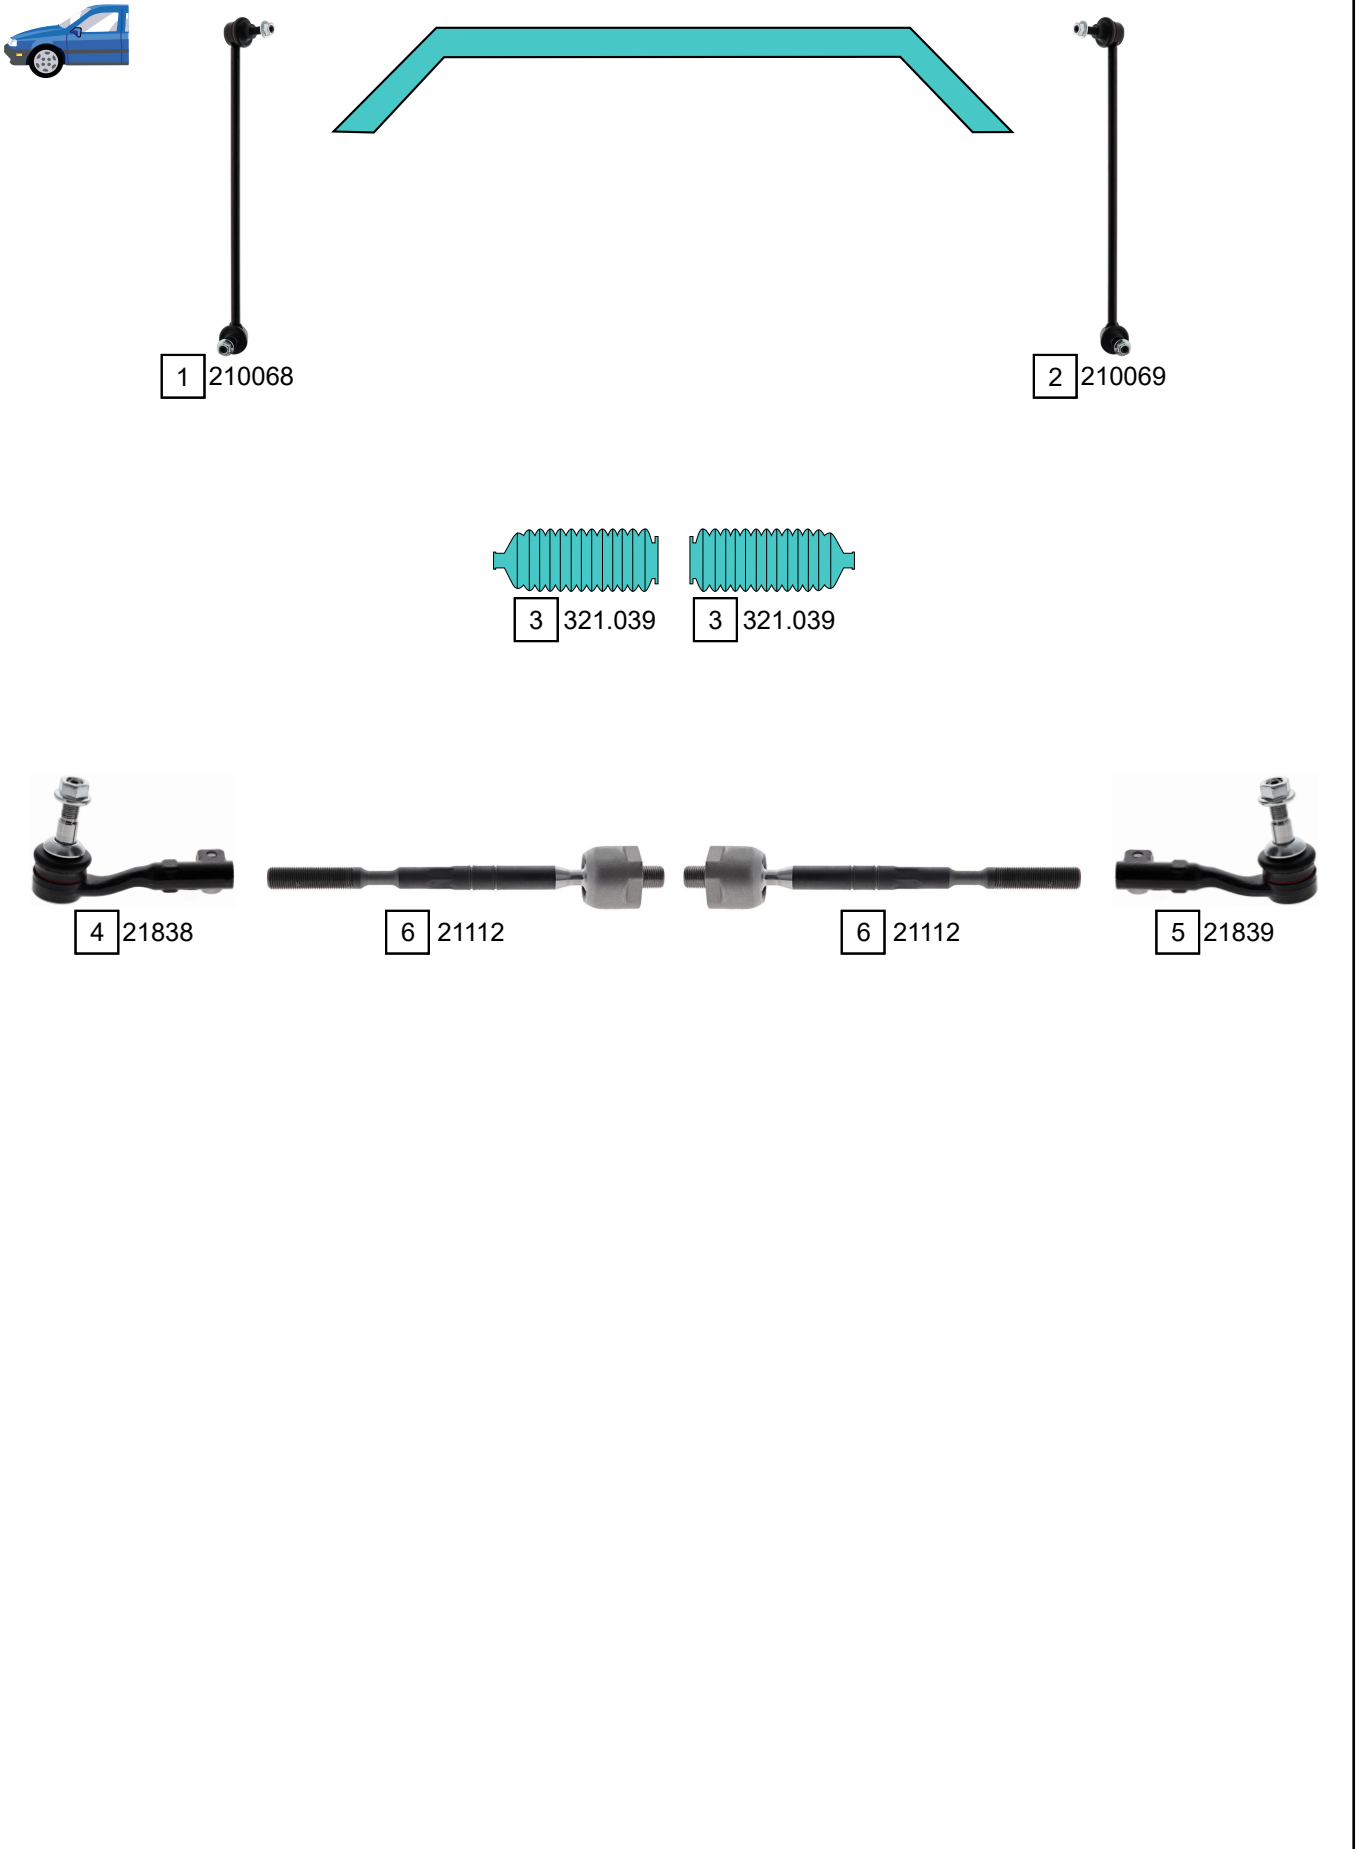

SUPRA (DB_)

03/2019 ->

Ref.	Sidem Ref.	Description	OE-number	Measures	Ref.	Sidem Ref.	Description	OE-number	Measures
1	210068	stabiliser link left	48820 WAA01	L:392	4	21838	tie rod end left	45047 WAA01	c:16.2 th:FM16X1.5R
2	210069	stabiliser link right	48820 WAA02	L:392	5	21839	tie rod end right	45046 WAA01	c:16.2 th:FM16X1.5R
3	321.039	steering rack gaiter	45535 WAA01	D:59 d:16 L:196	6	21112	axial joint	Part of	th:MM16X1.5R L:255