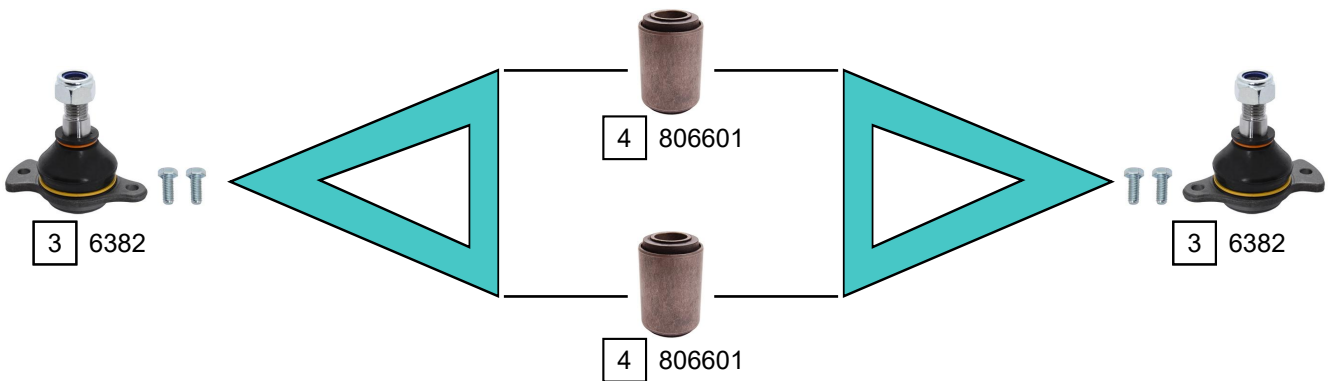

ARENA (A97)

01/1997 - 08/2001

Ref.	Sidem Ref.	Description	OE-number	Measures	Ref.	Sidem Ref.	Description	OE-number	Measures
1	7736	tie rod end	9 111 661	c:12.5 th:MM14x1.5R	3	6382	ball joint lower	9 111 641	c:17.8
2	53434 A	axial joint	Part of	th:MM12X1R L:300	4	806601	silentblock for TCA	9 111 363	di:18 do:36.1