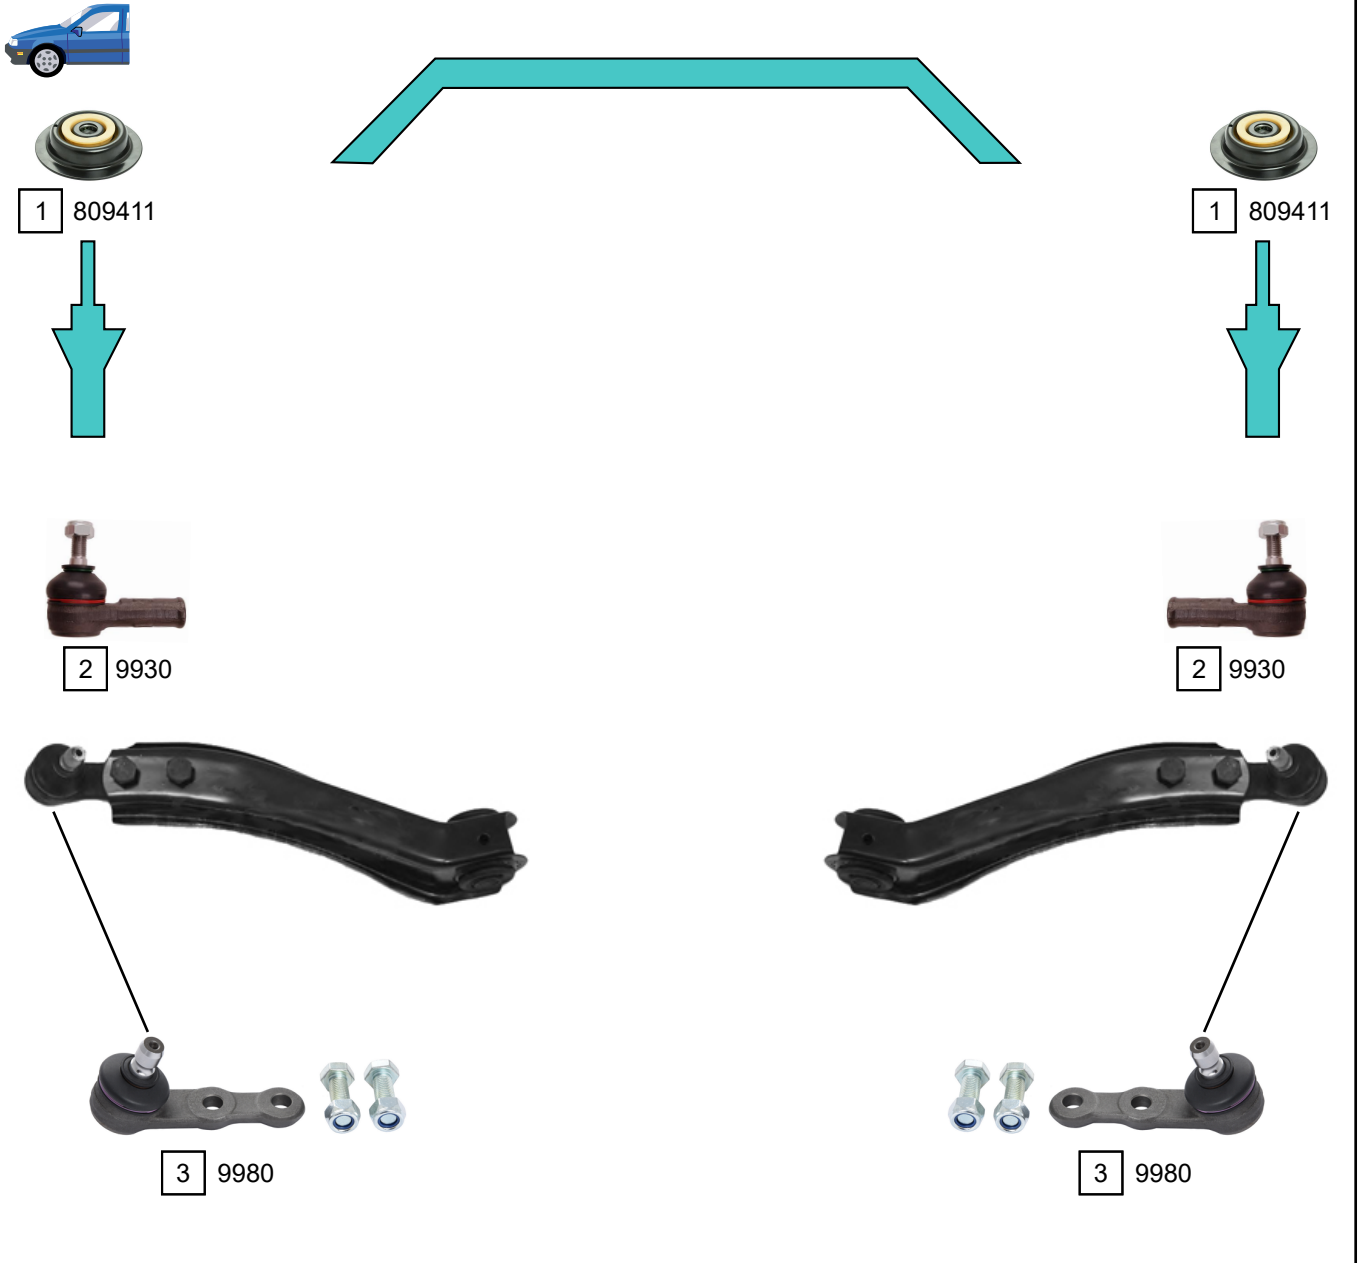

NOVA (S83)

09/1982 - 03/1993

Ref.	Sidem Ref.	Description	OE-number	Measures	Ref.	Sidem Ref.	Description	OE-number	Measures
1	809411	bearing	90 170 695	di:12.3 do:130.5 L:27	3	9980	ball joint lower	90 444 294	c:15
2	9930	tie rod end	26 087 868	c:10.7 th:FM12x1.5R	4	809909	stabiliser mounting	90 304 054	di:17